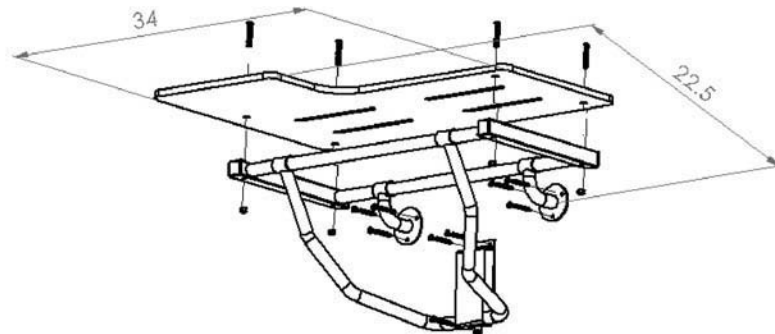

## APCSLR-345225-PWS Reversible ADA Shower Seat

SEAT IN RIGHT CONFIGURATION

SEAT IN LEFT CONFIGURATION

### Features:

- One piece 304 stainless steel frame
- Reduced installation time
- Nylock System for easy seat assembly
- Adjustable mounting flange system
- Variety pack hardware for various installations