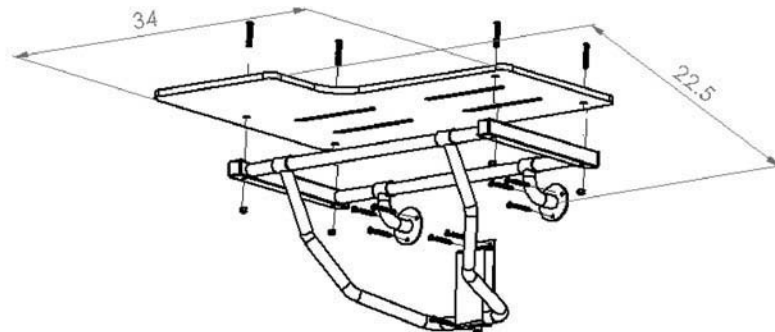

## APCSLR-345225-PWS Reversible ADA Shower Seat

SEAT IN RIGHT CONFIGURATION

SEAT IN LEFT CONFIGURATION

### Features:

- One piece 304 stainless steel frame
- Reduced installation time
- Nylock System for easy seat assembly
- Adjustable mounting flange system
- Variety pack hardware for various installations